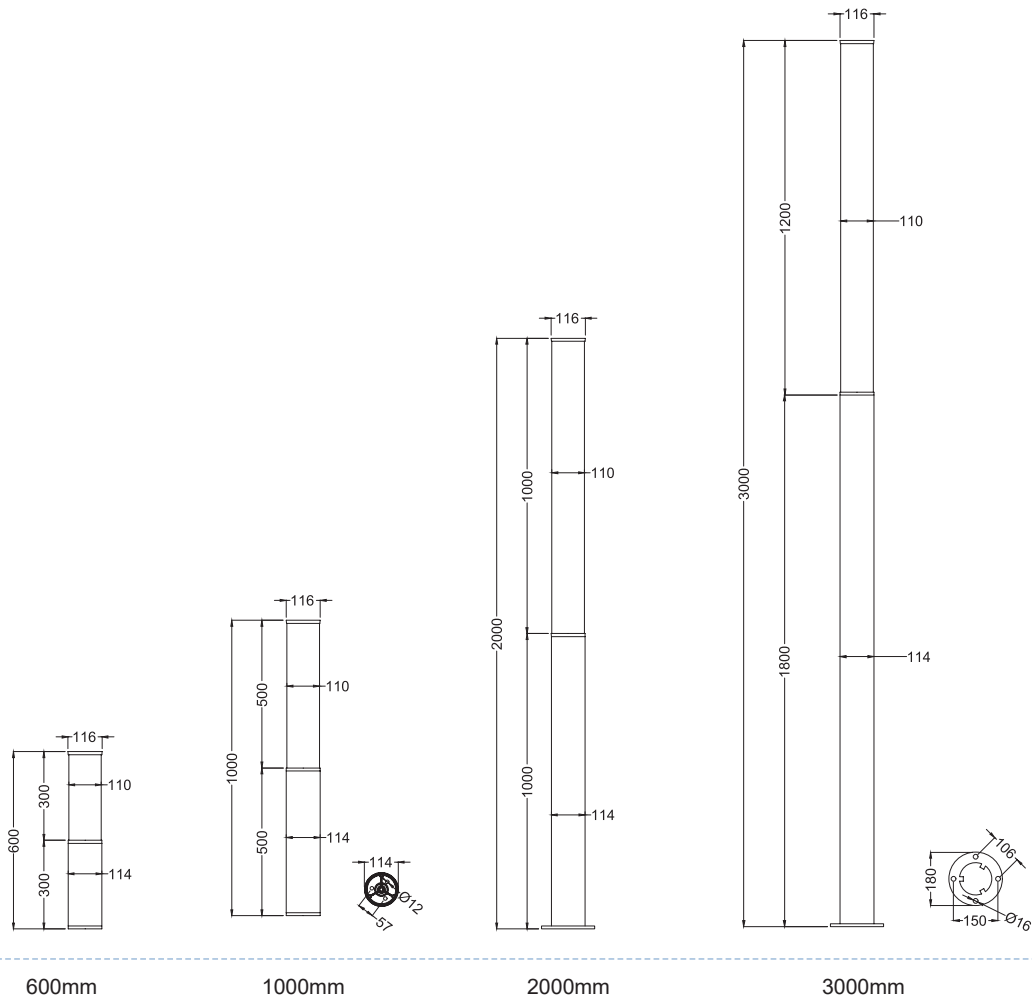

CERTIFICATE

RoHS

PRODUCT SPECIFICATION

Item	CORAL					
Power	30W	40W	50W	60W	80W	100W
Efficiency	>100lm/w					
Lumen output	≥3000lm	≥4000lm	≥5000lm	≥6000lm	≥8000lm	≥10000lm
Led chips	Philips lumileds 3030					
CRI	>80					
Life span	60,000hrs at Ta=25deg, L70/B10					
Color Temperature	2700K-6500K					
Optic lens	PMMA Cover					
Driver	Philips Xi-EP series (Meanwell/Inventronic/Osram upon request)					
Input Voltage	100~305 VAC (Depending on driver model) 47~63 Hz					
Power factor	>95%					
THD	<10%					
Protection level	CLASS I					
SPD	10KV (optional 20KV or other)					
Housing	aluminum by die-casting					
Finish	powder coating					
Housing color	● RAL 7035		● RAL7024 (others upon request)			
IP Rating	IP66					
IK Rating	IK08					
Working Temperature	-30°C ~ + 65°C					
Warranty	5 years					