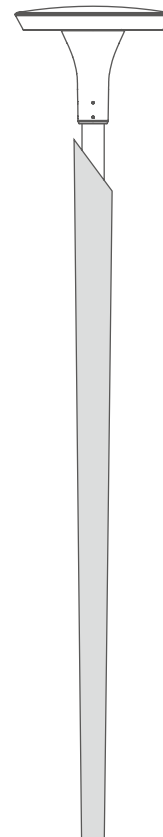

SKY 3-MINI

Led Urban light series

Sky 3 LED Urban light Specification

SKY 4

Led Urban light series

SKY 4, a new park luminaire in a contemporary design.
The light source, LED, is placed at the roof of the luminaire,
With our designed wide-angle lens,
our lamps can provide higher light efficiency and a larger illuminance range