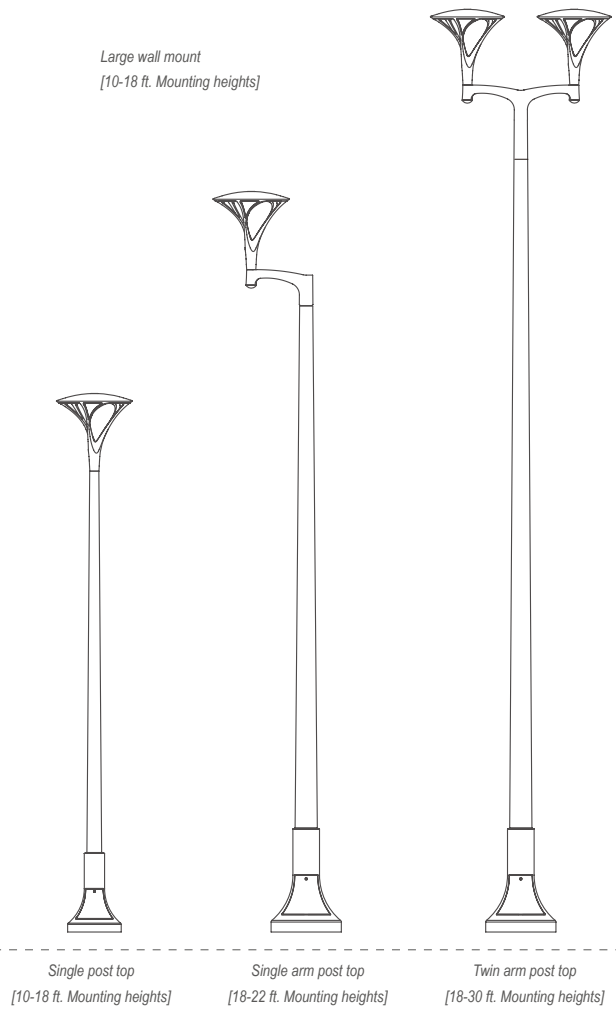

KANI A / KANI A-MINI

Led Urban light series

KANI-A LED Urban light Specification

Large wall mount
[10-18 ft. Mounting heights]

KANI B

Led Urban light series

KANI as a new garden light series design, reflects the role of nature and the desire to stay connected with a more organic urban environment.