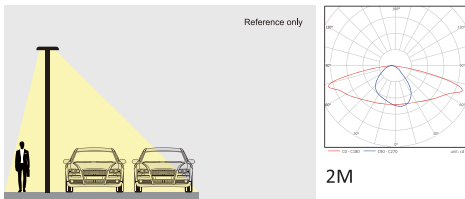

PRODUCT SPECIFICATION

Item	SKY 5	
Power	50W	90W
Efficiency	>140lm/w	
Lumen output	≥7000lm	≥12600lm
Led chips	Philips lumileds 3030	
CRI	>80	
Life span	60,000hrs at Ta=25deg, L70/B10	
Color Temperature	2700K-6500K	
Optic lens	PC Lenses	
Driver	Philips Xi-LP series (Meanwell/Inventronic/Osram upon request)	
Input Voltage	100~305 VAC (Depending on driver model) 47~63 Hz	
Power factor	>95%	
THD	<10%	
Protection level	CLASS I	
SPD	10KV (optional 20KV or other)	
Housing	aluminum by die-casting	
Finish	powder coating	
Housing color	● RAL 7035	● RAL7024 (others upon request)
IP Rating	IP66	
IK Rating	IK09	
Mounting	Vertical on Ø60 pipe	
Working Temperature	-30°C ~ + 65°C	
Warranty	5 years	