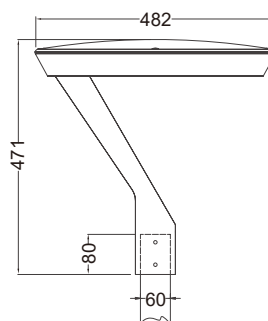

SKY 4

APPLICATIONS

BUILDING SURROUNDS

PARKS, PROMENADES & PATHWAYS

PEDESTRIAN AREAS & CYCLE PATHS

URBAN & RESIDENTIAL STREETS