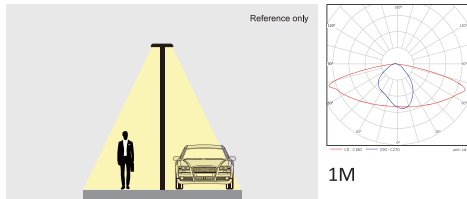

Item	BRIGHT A					
Power	30W	40W	50W	60W	80W	100W
Efficiency	>140lm/w					
Lumen output	≥4200lm	≥5600lm	≥7000lm	≥8400lm	≥11200lm	≥14000lm
Led chips	Philips lumileds 3030					
CRI	>80					
Life span	60,000hrs at Ta=25deg, L70/B10					
Color Temperature	2700K-6500K					
Optic lens	PC Lenses					
Driver	Philips Xi-EP series (Meanwell/Inventronic/Osram upon request)					
Input Voltage	100~305 VAC (Depending on driver model) 47~63 Hz					
Power factor	>95%					
THD	<10%					
Protection level	GLASS I/II					
SPD	10KV (optional 20KV or other)					
Housing	aluminum by die-casting					
Finish	powder coating					
Housing color	● RAL 7035 ● RAL7024 (others upon request)					
IP Rating	IP66					
IK Rating	IK10					
Mounting	Vertical on Ø60 / Ø76mm pipe					
Working Temperature	-30°C ~ + 65°C					
Warranty	5 years					