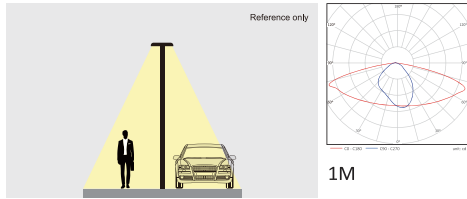

Wall mount arm
8-10 ft. Mounting heights
(Spider / Cantilever mount only)