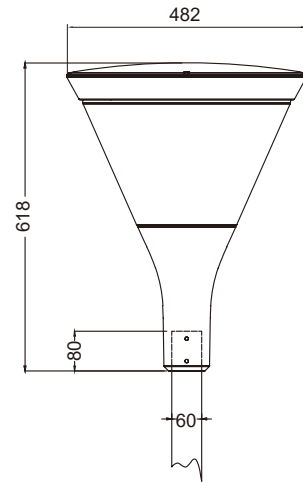

SKY 1

APPLICATIONS

BUILDING SURROUNDS

PARKS, PROMENADES & PATHWAYS

PEDESTRIAN AREAS & CYCLE PATHS

URBAN & RESIDENTIAL STREETS