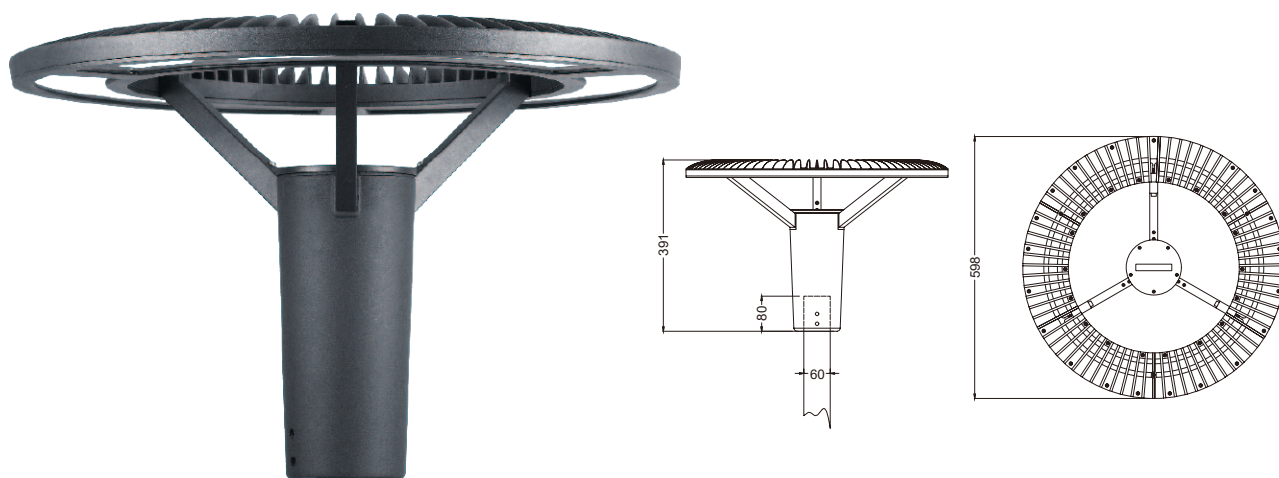

SALA a classic garden light design

Luminaire made of aluminium alloy, aluminium and stainless steel