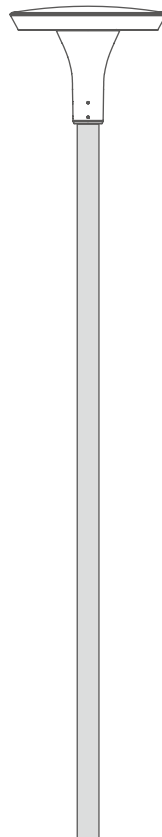

Wall mount arm
8-10 ft. Mounting heights
(Spider / Cantilever mount only)

Single post top
10-18 ft. Mounting heights
(Spider / Cantilever mount only)

Twin mount arm
18-22 ft. Mounting heights
(Spider / Cantilever mount only)

SKY 3-MINI

Led Urban light series

Sky 3 LED Urban light Specification

SKY 4

Led Urban light series

SKY 4, a new park luminaire in a contemporary design.
The light source, LED, is placed at the roof of the luminaire,
With our designed wide-angle lens,
our lamps can provide higher light efficiency and a larger illuminance range