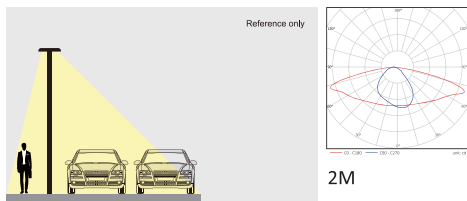

KANI A / KANI A-MINI

Led Urban light series

KANI-A LED Urban light Specification

Large wall mount
[10-18 ft. Mounting heights]

KANI B

Led Urban light series

KANI as a new garden light series design, reflects the role of nature and the desire to stay connected with a more organic urban environment.