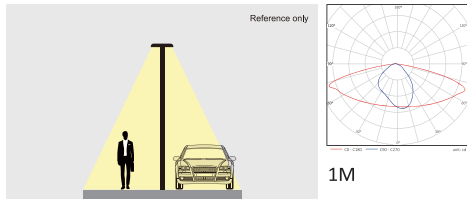

IK09

10Kv

140lm/w

LUMILEDS

PRODUCT SPECIFICATION

Item	BRIGHT B					
Power	30W	40W	50W	60W	80W	100W
Efficiency	>140lm/w					
Lumen output	≥4200lm	≥5600lm	≥7000lm	≥8400lm	≥11200lm	≥14000lm
Led chips	Philips lumileds 3030					
CRI	>80					
Life span	60,000hrs at Ta=25deg, L70/B10					
Color Temperature	2700K-6500K					
Optic lens	PC Lenses					
Driver	Philips Xi-EP series (Meanwell/Inventronic/Osram upon request)					
Input Voltage	100~305 VAC (Depending on driver model) 47~63 Hz					
Power factor	>95%					
THD	<10%					
Protection level	GLASS I/II					
SPD	10KV (optional 20KV or other)					
Housing	aluminum by die-casting					
Finish	powder coating					
Housing color	● RAL 7035 ● RAL7024 (others upon request)					
IP Rating	IP66					
IK Rating	IK10					
Mounting	Hoisting on Ø35~40 pipe					
Working Temperature	-30°C ~ + 65°C					
Warranty	5 years					