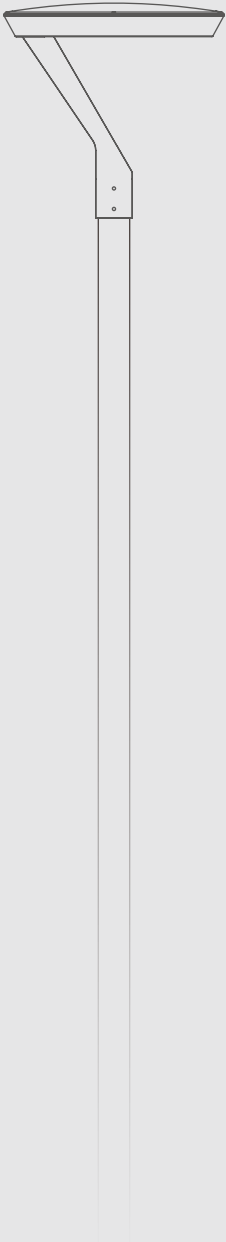

CERTIFICATE

PRODUCT SPECIFICATION

Item	SKY 4	
Power	50W	90W
Efficiency	>140lm/w	
Lumen output	≥7000lm	≥12600lm

Item	SKY 4-MINI					
Power	30W	50W	60W	70W	90W	100W
Efficiency	>140lm/w					
Lumen output	≥4200lm	≥7000lm	≥8400lm	≥9800lm	≥12600lm	≥14000lm

Item	SKY 4 / SKY 4-MINI	
Led chips	Philips lumileds 3030	
CRI	>80	
Life span	50,000hrs at Ta=25deg, L70/B10	
Color Temperature	2700K-6500K	
Optic lens	PC Lenses	
Driver	Philips Xi-EP series (Meanwell/Inventronic/Osram upon request)	
Input Voltage	100~305 VAC (Depending on driver model) 47~63 Hz	
Power factor	>95%	
THD	<10%	
Protection level	CLASS I	
SPD	10KV (optional 20KV or other)	
Housing	aluminum by die-casting	
Finish	powder coating	
Housing color	● RAL 7035	● RAL7024 (others upon request)
IP Rating	IP66	
IK Rating	IK10	
Working Temperature	-30°C ~ + 65°C	
Warranty	5 years