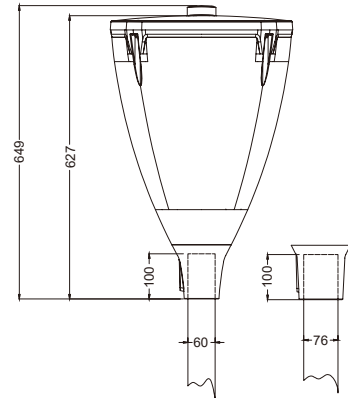

Item	BRIGHT A					
Power	30W	40W	50W	60W	80W	100W
Efficiency	>140lm/w					
Lumen output	≥4200lm	≥5600lm	≥7000lm	≥8400lm	≥11200lm	≥14000lm
Led chips	Philips lumileds 3030					
CRI	>80					
Life span	60,000hrs at Ta=25deg, L70/B10					
Color Temperature	2700K-6500K					
Optic lens	PC Lenses					
Driver	Philips Xi-EP series (Meanwell/Inventronic/Osram upon request)					
Input Voltage	100~305 VAC (Depending on driver model) 47~63 Hz					
Power factor	>95%					
THD	<10%					
Protection level	GLASS I/II					
SPD	10KV (optional 20KV or other)					
Housing	aluminum by die-casting					
Finish	powder coating					
Housing color	● RAL 7035 ● RAL7024 (others upon request)					
IP Rating	IP66					
IK Rating	IK10					
Mounting	Vertical on Ø60 / Ø76mm pipe					
Working Temperature	-30°C ~ + 65°C					
Warranty	5 years					