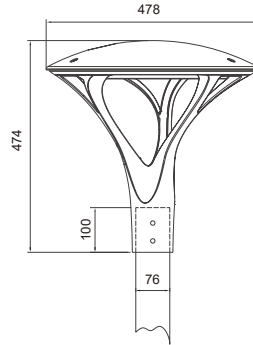

KANI-A LED Urban light Specification

KANI A-MINI