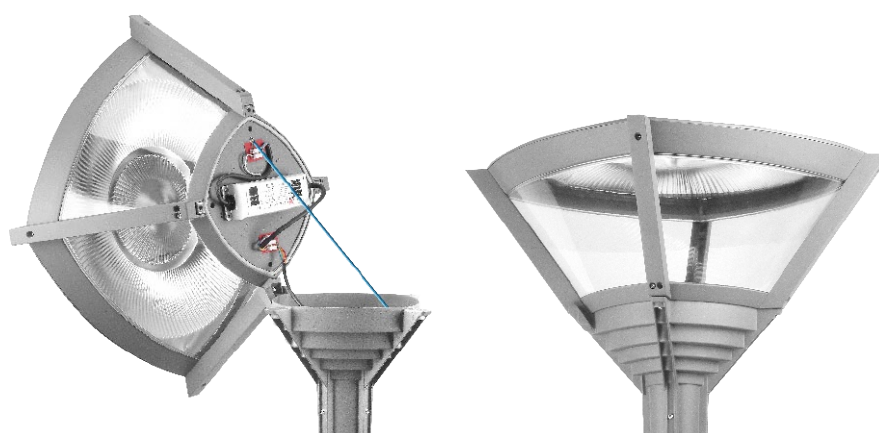

APPLICATIONS

BUILDING SURROUNDS

PARKS, PROMENADES & PATHWAYS

PEDESTRIAN AREAS & CYCLE PATHS

URBAN & RESIDENTIAL STREETS