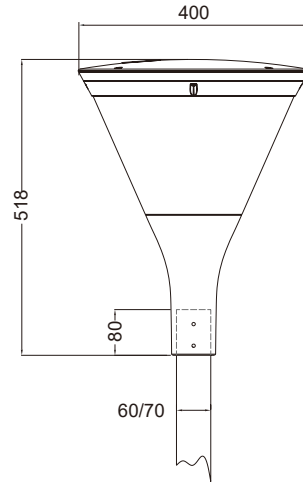

APPLICATIONS

BUILDING SURROUNDS

PARKS, PROMENADES & PATHWAYS

PEDESTRIAN AREAS & CYCLE PATHS

URBAN & RESIDENTIAL STREETS

CERTIFICATE

PRODUCT SPECIFICATION

Item	SKY 1/SKY-1 MINI				
Power	10W	20W	30W	40W	50W
Efficiency	80lm/w				
Lumen output	≥800lm	≥1600lm	≥2400lm	≥3200lm	≥4000lm
Led chips	CREE CXA series				
CRI	>80				
Life span	50,000hrs at Ta=25deg, L70/B10				
Color Temperature	1750K-6500K				
Optic lens	Nano reflector				
Driver	Philips Xi-EP series (Meanwell/Inventronic/Osram upon request)				
Input Voltage	100~305 VAC (Depending on driver model) 47~63 Hz				
Power factor	>95%				
THD	<10%				
Protection level	CLASS I				
SPD	10KV (optional 20KV or other)				
Housing	aluminum by die-casting				
Finish	powder coating				
Housing color	● RAL 7035 ● RAL7024 (others upon request)				
IP Rating	IP66				
IK Rating	IK10				
Mounting	Vertical on Ø60 / Ø76mm pipe				
Working Temperature	-30°C ~ + 65°C				
Warranty	5 years				