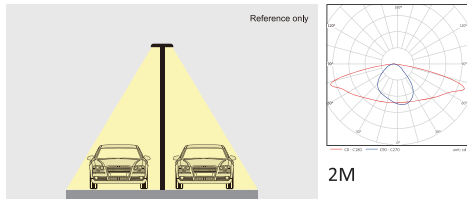

KANI A / KANI A-MINI

Led Urban light series

KANI-A LED Urban light Specification

Large wall mount
[10-18 ft. Mounting heights]

KANI B

Led Urban light series

KANI as a new garden light series design, reflects the role of nature and the desire to stay connected with a more organic urban environment.