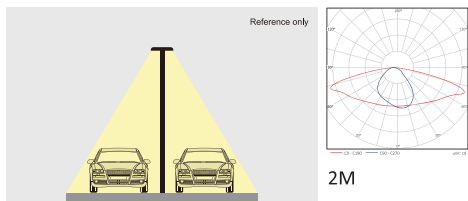

Item	WETAR A		
Power	30W	50W	60W
Efficiency	>140lm/w		
Lumen output	≥4200lm	≥7000lm	≥8400lm
Led chips	Philips lumileds 3030		
CRI	>80		
Life span	60,000hrs at Ta=25deg, L70/B10		
Color Temperature	2700K-6500K		
Optic lens	PC Lenses		
Driver	Philips Xi-EP series (Meanwell/Inventronic/Osram upon request)		
Input Voltage	100~305 VAC (Depending on driver model) 47~63 Hz		
Power factor	>95%		
THD	<10%		
Protection level	CLASS I		
SPD	10KV (optional 20KV or other)		
Housing	aluminum by die-casting		
Finish	powder coating		
Housing color	● RAL 7035 ● RAL7024 (others upon request)		
IP Rating	IP66		
IK Rating	IK09		
Mounting	Vertical on Ø76mm pipe		
Working Temperature	-30°C ~ + 65°C		
Warranty	5 years		