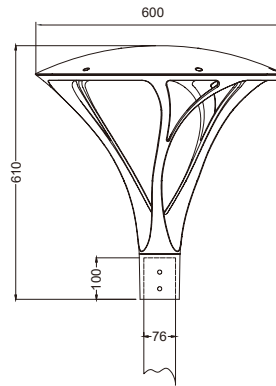

KANI A

APPLICATIONS

BUILDING SURROUNDS

PARKS, PROMENADES & PATHWAYS

PEDESTRIAN AREAS & CYCLE PATHS

URBAN & RESIDENTIAL STREETS