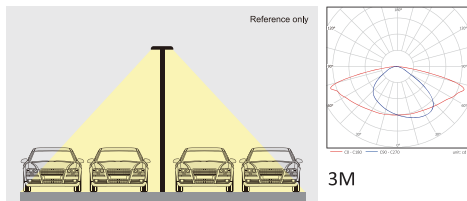

KANI A / KANI A-MINI

Led Urban light series

KANI-A LED Urban light Specification

Large wall mount
[10-18 ft. Mounting heights]

KANI B

Led Urban light series

KANI as a new garden light series design, reflects the role of nature and the desire to stay connected with a more organic urban environment.