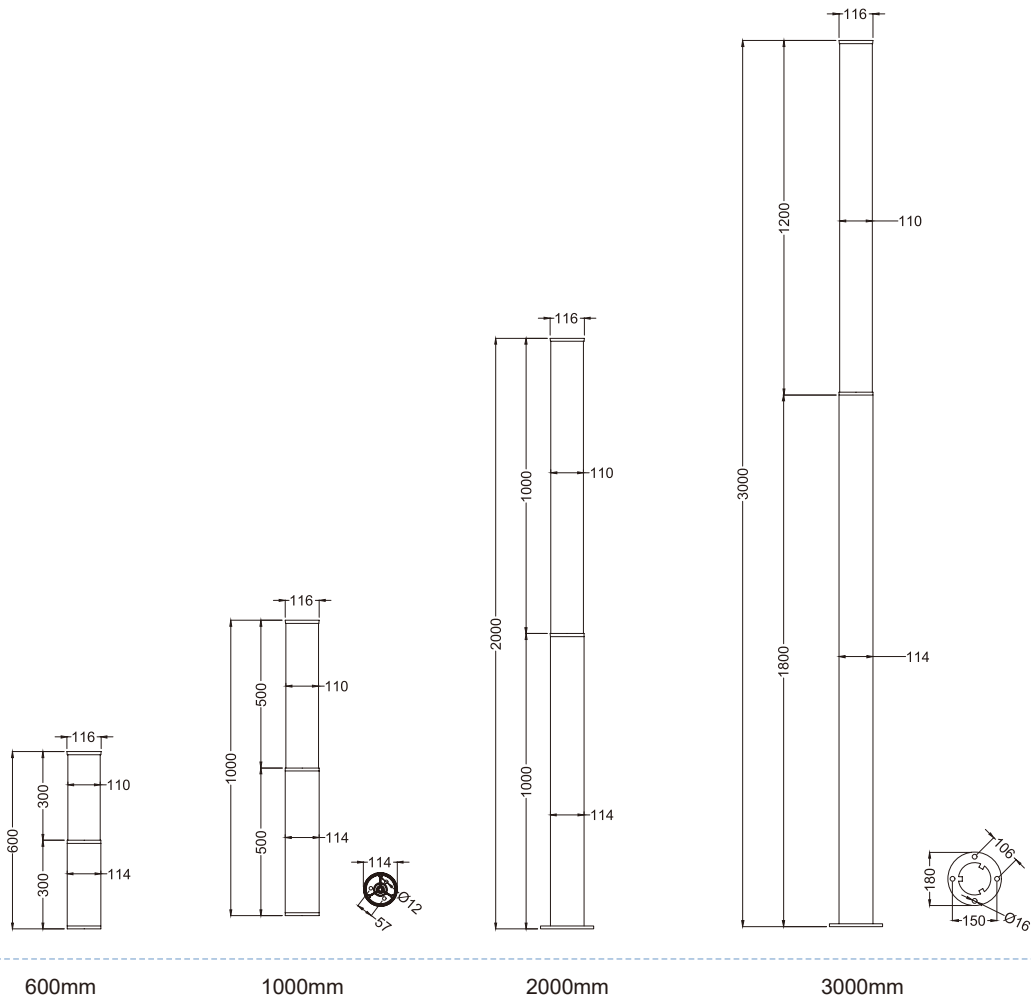

CERTIFICATE

RoHS

PRODUCT SPECIFICATION

Item	CORAL					
Power	30W	40W	50W	60W	80W	100W
Efficiency	>100lm/w					
Lumen output	≥3000lm	≥4000lm	≥5000lm	≥6000lm	≥8000lm	≥10000lm
Led chips	Philips lumileds 3030					
CRI	>80					
Life span	60,000hrs at Ta=25deg, L70/B10					
Color Temperature	2700K-6500K					
Optic lens	PMMA Cover					
Driver	Philips Xi-EP series (Meanwell/Inventronic/Osram upon request)					
Input Voltage	100~305 VAC (Depending on driver model) 47~63 Hz					
Power factor	>95%					
THD	<10%					
Protection level	CLASS I					
SPD	10KV (optional 20KV or other)					
Housing	aluminum by die-casting					
Finish	powder coating					
Housing color	● RAL 7035		● RAL7024 (others upon request)			
IP Rating	IP66					
IK Rating	IK08					
Working Temperature	-30°C ~ + 65°C					
Warranty	5 years					