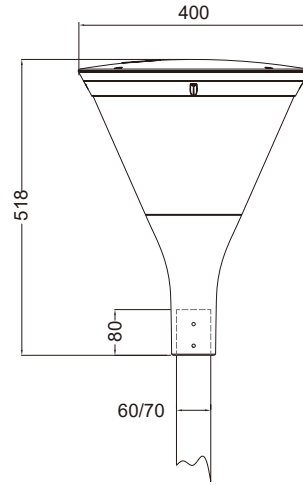

APPLICATIONS

BUILDING SURROUNDS

PARKS, PROMENADES & PATHWAYS

PEDESTRIAN AREAS & CYCLE PATHS

URBAN & RESIDENTIAL STREETS

CERTIFICATE

PRODUCT SPECIFICATION

Item	SKY 2 / SKY-2 MINI					
Power	30W	50W	60W	70W	90W	100W
Efficiency	>140lm/w					
Lumen output	≥4200lm	≥7000lm	≥8400lm	≥9800lm	≥12600lm	≥14000lm
Led chips	Philips lumileds 3030					
CRI	>80					
Life span	60,000hrs at Ta=25deg, L70/B10					
Color Temperature	2700K-6500K					
Optic lens	PC Lenses					
Driver	Philips Xi-EP series (Meanwell/Inventronic/Osram upon request)					
Input Voltage	100~305 VAC (Depending on driver model) 47~63 Hz					
Power factor	>95%					
THD	<10%					
Protection level	CLASS I					
SPD	10KV (optional 20KV or other)					
Housing	aluminum by die-casting					
Finish	powder coating					
Housing color	● RAL 7035 ● RAL7024 (others upon request)					
IP Rating	IP66					
IK Rating	IK10					
Mounting	Vertical on Ø60 / Ø76mm pipe					
Working Temperature	-30°C ~ + 65°C					
Warranty	5 years					