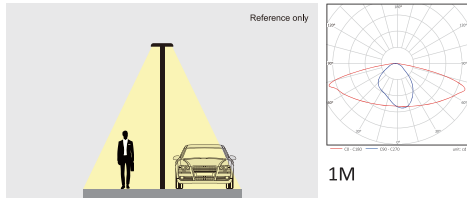

KANI A / KANI A-MINI

Led Urban light series

KANI-A LED Urban light Specification

Large wall mount
[10-18 ft. Mounting heights]

KANI B

Led Urban light series

KANI as a new garden light series design, reflects the role of nature and the desire to stay connected with a more organic urban environment.