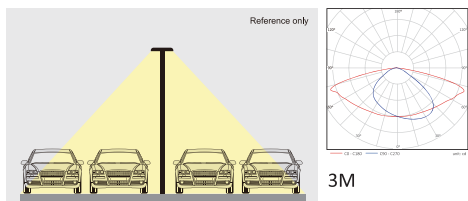

Item	WETAR A		
Power	30W	50W	60W
Efficiency	>140lm/w		
Lumen output	≥4200lm	≥7000lm	≥8400lm
Led chips	Philips lumileds 3030		
CRI	>80		
Life span	60,000hrs at Ta=25deg, L70/B10		
Color Temperature	2700K-6500K		
Optic lens	PC Lenses		
Driver	Philips Xi-EP series (Meanwell/Inventronic/Osram upon request)		
Input Voltage	100~305 VAC (Depending on driver model) 47~63 Hz		
Power factor	>95%		
THD	<10%		
Protection level	CLASS I		
SPD	10KV (optional 20KV or other)		
Housing	aluminum by die-casting		
Finish	powder coating		
Housing color	● RAL 7035 ● RAL7024 (others upon request)		
IP Rating	IP66		
IK Rating	IK09		
Mounting	Vertical on Ø76mm pipe		
Working Temperature	-30°C ~ + 65°C		
Warranty	5 years		