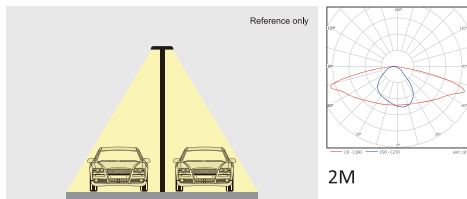

IK09

10Kv

140lm/w

LUMILEDS

PRODUCT SPECIFICATION

Item	BRIGHT B					
Power	30W	40W	50W	60W	80W	100W
Efficiency	>140lm/w					
Lumen output	≥4200lm	≥5600lm	≥7000lm	≥8400lm	≥11200lm	≥14000lm
Led chips	Philips lumileds 3030					
CRI	>80					
Life span	60,000hrs at Ta=25deg, L70/B10					
Color Temperature	2700K-6500K					
Optic lens	PC Lenses					
Driver	Philips Xi-EP series (Meanwell/Inventronic/Osram upon request)					
Input Voltage	100~305 VAC (Depending on driver model) 47~63 Hz					
Power factor	>95%					
THD	<10%					
Protection level	GLASS I/II					
SPD	10KV (optional 20KV or other)					
Housing	aluminum by die-casting					
Finish	powder coating					
Housing color	● RAL 7035 ● RAL7024 (others upon request)					
IP Rating	IP66					
IK Rating	IK10					
Mounting	Hoisting on Ø35~40 pipe					
Working Temperature	-30°C ~ + 65°C					
Warranty	5 years					