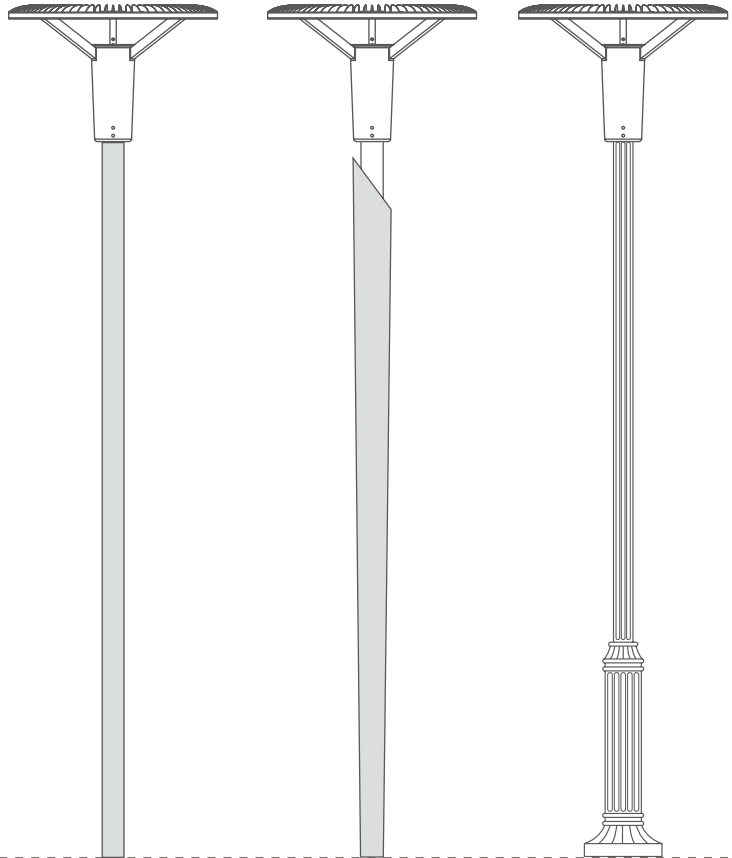

SALA

Led Urban light series

SALA a classic garden light design

Luminaire made of aluminium alloy, aluminium and stainless steel

APPLICATIONS

BUILDING SURROUNDS

PARKS, PROMENADES & PATHWAYS

PEDESTRIAN AREAS & CYCLE PATHS

BORDEN

Led Urban light series

Borden is a classic garden light design

Luminaire made of aluminium alloy,
aluminium and stainless steel

The bracket part is integrally die-cast and formed at one time, which is very firm