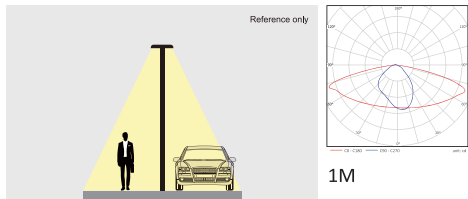

Item	WETAR A		
Power	30W	50W	60W
Efficiency	>140lm/w		
Lumen output	≥4200lm	≥7000lm	≥8400lm
Led chips	Philips lumileds 3030		
CRI	>80		
Life span	60,000hrs at Ta=25deg, L70/B10		
Color Temperature	2700K-6500K		
Optic lens	PC Lenses		
Driver	Philips Xi-EP series (Meanwell/Inventronic/Osram upon request)		
Input Voltage	100~305 VAC (Depending on driver model) 47~63 Hz		
Power factor	>95%		
THD	<10%		
Protection level	CLASS I		
SPD	10KV (optional 20KV or other)		
Housing	aluminum by die-casting		
Finish	powder coating		
Housing color	● RAL 7035 ● RAL7024 (others upon request)		
IP Rating	IP66		
IK Rating	IK09		
Mounting	Vertical on Ø76mm pipe		
Working Temperature	-30°C ~ + 65°C		
Warranty	5 years		