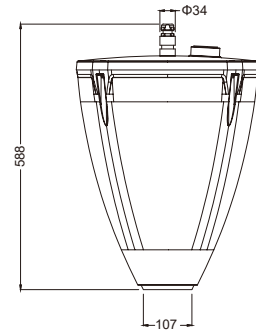

IK09

10Kv

140lm/w

LUMILEDS

PRODUCT SPECIFICATION

Item	BRIGHT B					
Power	30W	40W	50W	60W	80W	100W
Efficiency	>140lm/w					
Lumen output	≥4200lm	≥5600lm	≥7000lm	≥8400lm	≥11200lm	≥14000lm
Led chips	Philips lumileds 3030					
CRI	>80					
Life span	60,000hrs at Ta=25deg, L70/B10					
Color Temperature	2700K-6500K					
Optic lens	PC Lenses					
Driver	Philips Xi-EP series (Meanwell/Inventronic/Osram upon request)					
Input Voltage	100~305 VAC (Depending on driver model) 47~63 Hz					
Power factor	>95%					
THD	<10%					
Protection level	GLASS I/II					
SPD	10KV (optional 20KV or other)					
Housing	aluminum by die-casting					
Finish	powder coating					
Housing color	● RAL 7035 ● RAL7024 (others upon request)					
IP Rating	IP66					
IK Rating	IK10					
Mounting	Hoisting on Ø35~40 pipe					
Working Temperature	-30°C ~ + 65°C					
Warranty	5 years					