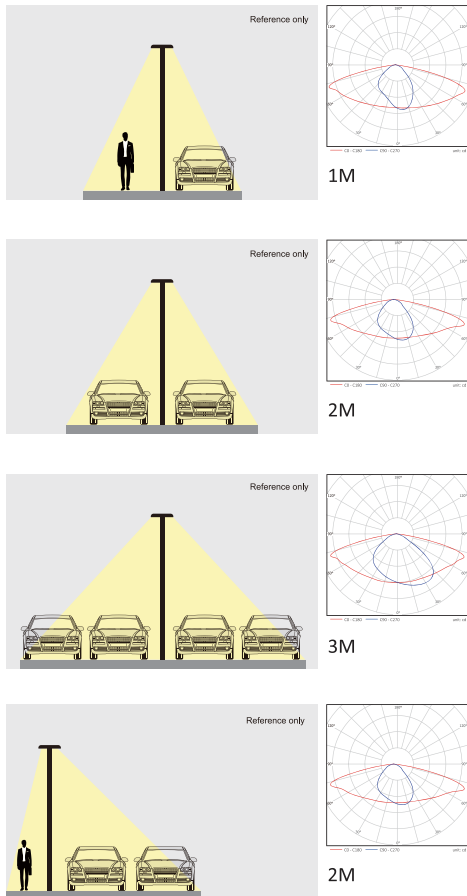

Sky 1 LED Urban light Specification