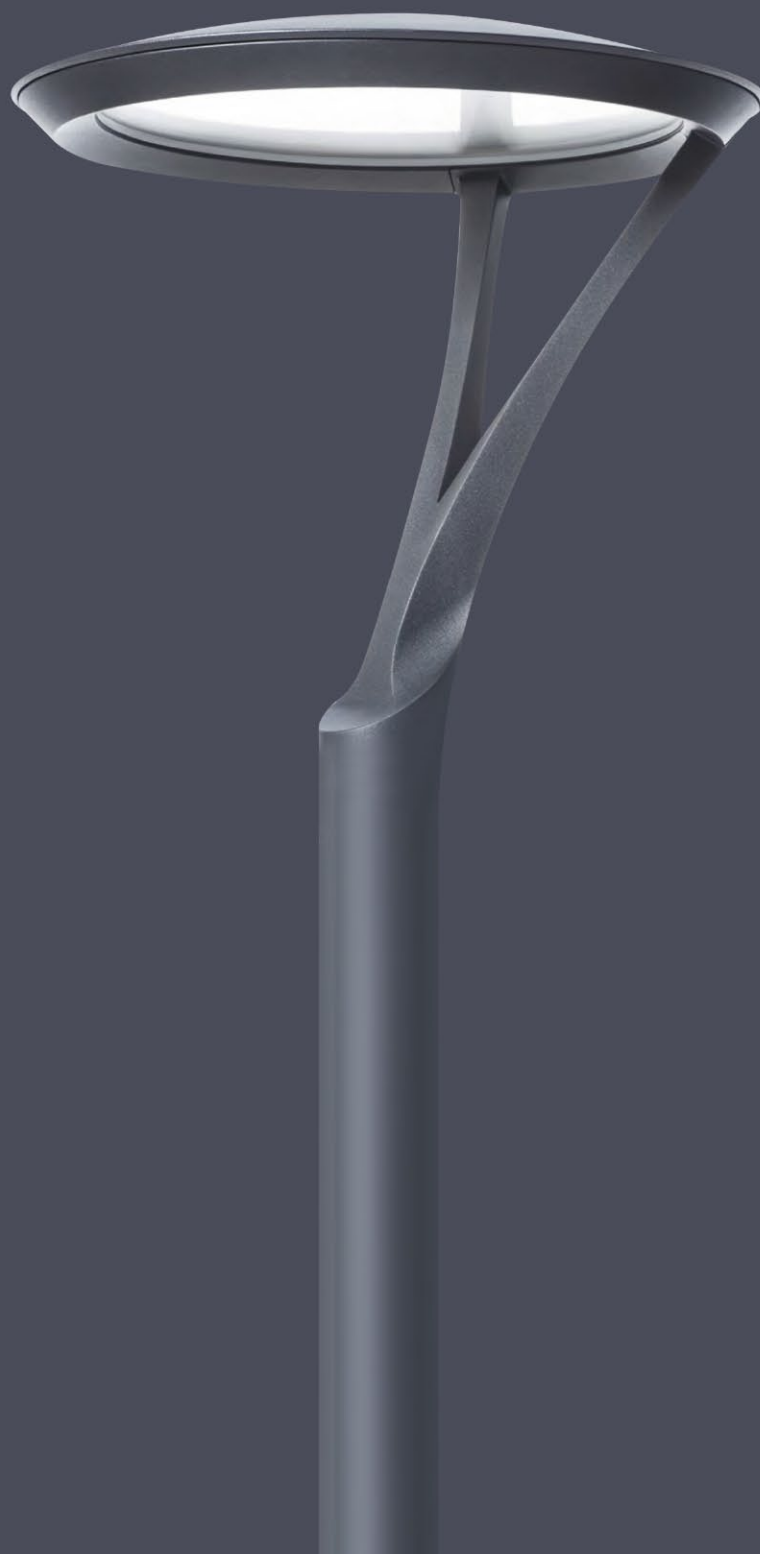

KANI A / KANI A-MINI

Led Urban light series

KANI-A LED Urban light Specification

Large wall mount
[10-18 ft. Mounting heights]

KANI B

Led Urban light series

KANI as a new garden light series design, reflects the role of nature and the desire to stay connected with a more organic urban environment.