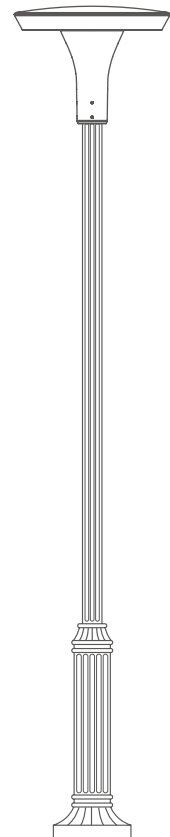

SKY 3-MINI

Led Urban light series

Sky 3 LED Urban light Specification

SKY 4

Led Urban light series

SKY 4, a new park luminaire in a contemporary design.
The light source, LED, is placed at the roof of the luminaire,
With our designed wide-angle lens,
our lamps can provide higher light efficiency and a larger illuminance range