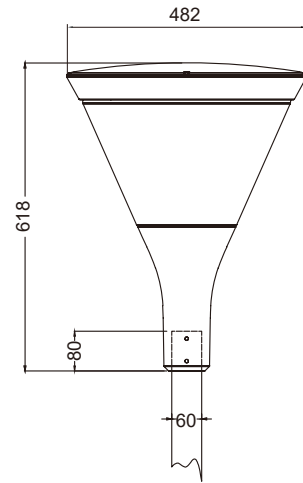

SKY 2

APPLICATIONS

BUILDING SURROUNDS

PARKS, PROMENADES & PATHWAYS

PEDESTRIAN AREAS & CYCLE PATHS

URBAN & RESIDENTIAL STREETS