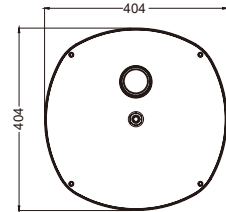

IK09

10Kv

140lm/w

LUMILEDS

PRODUCT SPECIFICATION

Item	BRIGHT B					
Power	30W	40W	50W	60W	80W	100W
Efficiency	>140lm/w					
Lumen output	≥4200lm	≥5600lm	≥7000lm	≥8400lm	≥11200lm	≥14000lm
Led chips	Philips lumileds 3030					
CRI	>80					
Life span	60,000hrs at Ta=25deg, L70/B10					
Color Temperature	2700K-6500K					
Optic lens	PC Lenses					
Driver	Philips Xi-EP series (Meanwell/Inventronic/Osram upon request)					
Input Voltage	100~305 VAC (Depending on driver model) 47~63 Hz					
Power factor	>95%					
THD	<10%					
Protection level	GLASS I/II					
SPD	10KV (optional 20KV or other)					
Housing	aluminum by die-casting					
Finish	powder coating					
Housing color	● RAL 7035 ● RAL7024 (others upon request)					
IP Rating	IP66					
IK Rating	IK10					
Mounting	Hoisting on Ø35~40 pipe					
Working Temperature	-30°C ~ + 65°C					
Warranty	5 years					