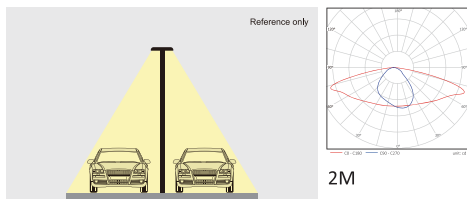

Sky 3 LED Urban light Specification