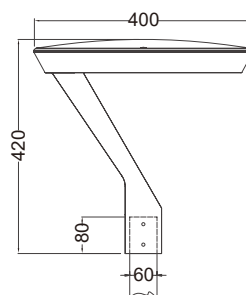

SKY-4 MINI

APPLICATIONS

BUILDING SURROUNDS

PARKS, PROMENADES & PATHWAYS

PEDESTRIAN AREAS & CYCLE PATHS

URBAN & RESIDENTIAL STREETS