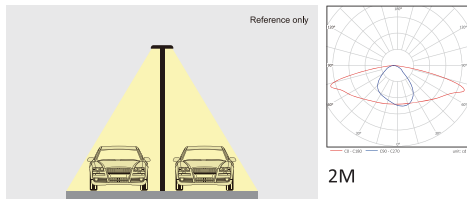

Item	KANI B			
Power	30W	50w	70w	100w
Efficiency	PC:>100lm/w		Glass:>140lm/w	
Lumen output	≥3000lm ≥4200lm	≥5000lm ≥7000lm	≥7000lm ≥9800lm	≥10000lm ≥14000lm
Led chips	Philips lumileds 3030			
CRI	>80			
Life span	50,000hrs at Ta=25deg, L70/B10			
Color Temperature	2700K-6500K			
Optic lens	PC Lenses			
Driver	Philips Xi-EP series (Meanwell/Inventronic/Osram upon request)			
Input Voltage	100~305 VAC (Depending on driver model) 47~63 Hz			
Power factor	>95%			
THD	<10%			
Protection level	CLASS I			
SPD	10KV (optional 20KV or other)			
Housing	aluminum by die-casting			
Finish	powder coating			
Housing color	● RAL 7035	● RAL7024 (others upon request)		
IP Rating	IP66			
IK Rating	IK10			
Working Temperature	-30°C ~ + 65°C			
Warranty	5 years			
Warranty	5 years			