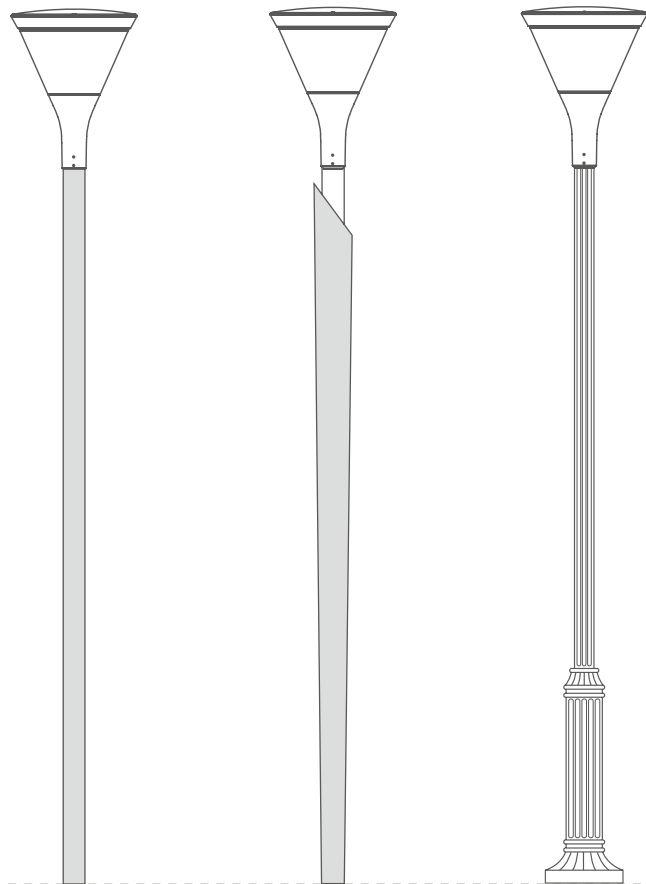

SKY-1 MINI

SKY 1

APPLICATIONS

BUILDING SURROUNDS

PARKS, PROMENADES & PATHWAYS

PEDESTRIAN AREAS & CYCLE PATHS

URBAN & RESIDENTIAL STREETS

SKY 1 / SKY 1-MINI

Led Urban light series

Sky 1 LED Urban light Specification

SKY 2

Led Urban light series

SKY 2, a new park luminaire in a contemporary design.
 The light source, LED, is placed at the roof of the luminaire,
 With our designed wide-angle lens,
 our lamps can provide higher light efficiency and a larger illuminance range