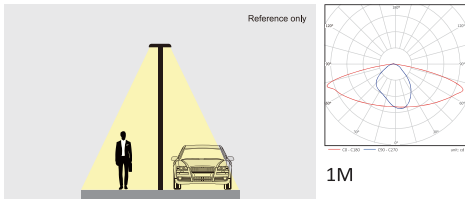

PRODUCT SPECIFICATION

Item	SKY 5	
Power	50W	90W
Efficiency	>140lm/w	
Lumen output	≥7000lm	≥12600lm
Led chips	Philips lumileds 3030	
CRI	>80	
Life span	60,000hrs at Ta=25deg, L70/B10	
Color Temperature	2700K-6500K	
Optic lens	PC Lenses	
Driver	Philips Xi-LP series (Meanwell/Inventronic/Osram upon request)	
Input Voltage	100~305 VAC (Depending on driver model) 47~63 Hz	
Power factor	>95%	
THD	<10%	
Protection level	CLASS I	
SPD	10KV (optional 20KV or other)	
Housing	aluminum by die-casting	
Finish	powder coating	
Housing color	● RAL 7035	● RAL7024 (others upon request)
IP Rating	IP66	
IK Rating	IK09	
Mounting	Vertical on Ø60 pipe	
Working Temperature	-30°C ~ + 65°C	
Warranty	5 years	