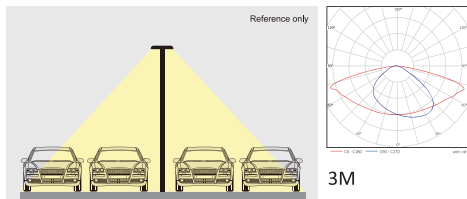

Wall mount arm
8-10 ft. Mounting heights
(Spider / Cantilever mount only)