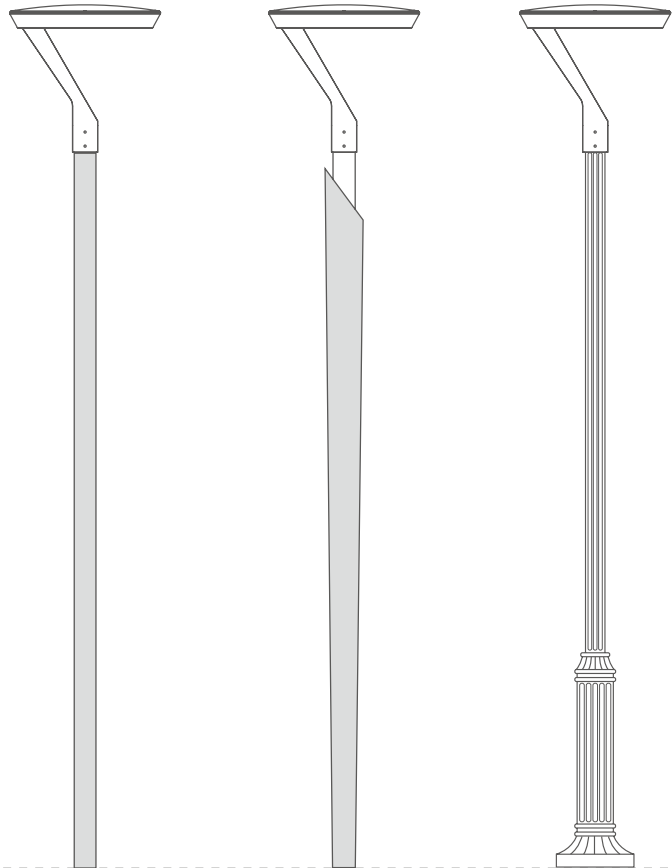

SKY-4 MINI

SKY 4

APPLICATIONS

BUILDING SURROUNDS

PARKS, PROMENADES & PATHWAYS

PEDESTRIAN AREAS & CYCLE PATHS

URBAN & RESIDENTIAL STREETS

SKY 4 / SKY 4-MINI

Led Urban light series

Sky 4 LED Urban light Specification

SKY 5

Led Urban light series

SKY 5, a new park luminaire in a contemporary design.
 The light source, LED, is placed at the roof of the luminaire,
 With our designed wide-angle lens,
 our lamps can provide higher light efficiency and a larger illuminance range