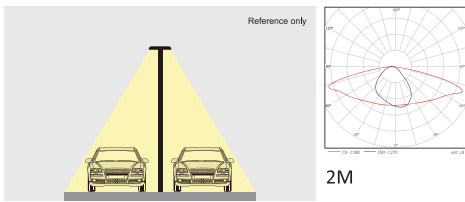

PRODUCT SPECIFICATION

Item	SKY 5	
Power	50W	90W
Efficiency	>140lm/w	
Lumen output	≥7000lm	≥12600lm
Led chips	Philips lumileds 3030	
CRI	>80	
Life span	60,000hrs at Ta=25deg, L70/B10	
Color Temperature	2700K-6500K	
Optic lens	PC Lenses	
Driver	Philips Xi-LP series (Meanwell/Inventronic/Osram upon request)	
Input Voltage	100~305 VAC (Depending on driver model) 47~63 Hz	
Power factor	>95%	
THD	<10%	
Protection level	CLASS I	
SPD	10KV (optional 20KV or other)	
Housing	aluminum by die-casting	
Finish	powder coating	
Housing color	● RAL 7035	● RAL7024 (others upon request)
IP Rating	IP66	
IK Rating	IK09	
Mounting	Vertical on Ø60 pipe	
Working Temperature	-30°C ~ + 65°C	
Warranty	5 years	