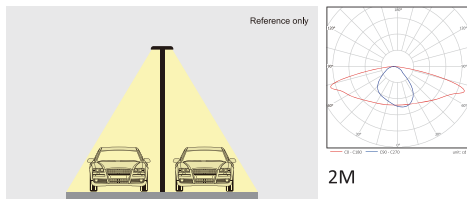

Item	BRIGHT A					
Power	30W	40W	50W	60W	80W	100W
Efficiency	>140lm/w					
Lumen output	≥4200lm	≥5600lm	≥7000lm	≥8400lm	≥11200lm	≥14000lm
Led chips	Philips lumileds 3030					
CRI	>80					
Life span	60,000hrs at Ta=25deg, L70/B10					
Color Temperature	2700K-6500K					
Optic lens	PC Lenses					
Driver	Philips Xi-EP series (Meanwell/Inventronic/Osram upon request)					
Input Voltage	100~305 VAC (Depending on driver model) 47~63 Hz					
Power factor	>95%					
THD	<10%					
Protection level	GLASS I/II					
SPD	10KV (optional 20KV or other)					
Housing	aluminum by die-casting					
Finish	powder coating					
Housing color	● RAL 7035 ● RAL7024 (others upon request)					
IP Rating	IP66					
IK Rating	IK10					
Mounting	Vertical on Ø60 / Ø76mm pipe					
Working Temperature	-30°C ~ + 65°C					
Warranty	5 years					