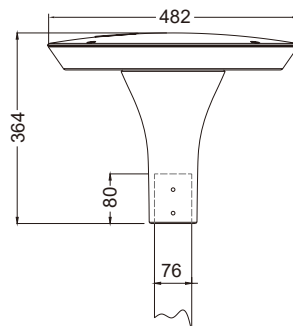

SKY 3

APPLICATIONS

BUILDING SURROUNDS

PARKS, PROMENADES & PATHWAYS

PEDESTRIAN AREAS & CYCLE PATHS

URBAN & RESIDENTIAL STREETS