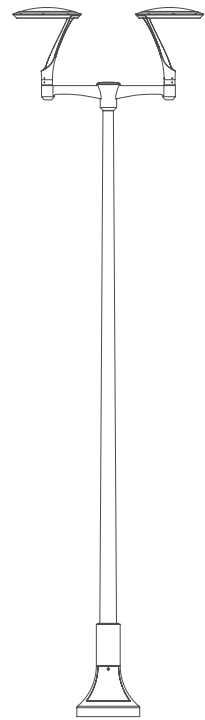

Twin mount arm
18-22 ft. Mounting heights
(Spider / Cantilever mount only)