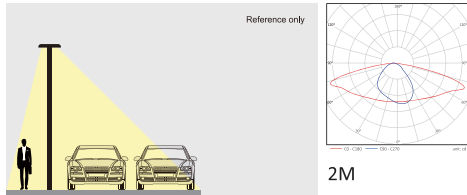

Item	KANI B			
Power	30W	50w	70w	100w
Efficiency	PC:>100lm/w		Glass:>140lm/w	
Lumen output	≥3000lm ≥4200lm	≥5000lm ≥7000lm	≥7000lm ≥9800lm	≥10000lm ≥14000lm
Led chips	Philips lumileds 3030			
CRI	>80			
Life span	50,000hrs at Ta=25deg, L70/B10			
Color Temperature	2700K-6500K			
Optic lens	PC Lenses			
Driver	Philips Xi-EP series (Meanwell/Inventronic/Osram upon request)			
Input Voltage	100~305 VAC (Depending on driver model) 47~63 Hz			
Power factor	>95%			
THD	<10%			
Protection level	CLASS I			
SPD	10KV (optional 20KV or other)			
Housing	aluminum by die-casting			
Finish	powder coating			
Housing color	● RAL 7035	● RAL7024 (others upon request)		
IP Rating	IP66			
IK Rating	IK10			
Working Temperature	-30°C ~ + 65°C			
Warranty	5 years			
Warranty	5 years			