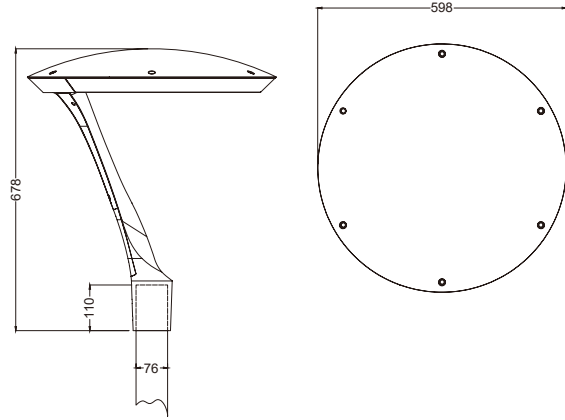

Wall mount arm
8-10 ft. Mounting heights
(Spider / Cantilever mount only)

Single post top
10-18 ft. Mounting heights
(Spider / Cantilever mount only)

Twin mount arm
18-22 ft. Mounting heights
(Spider / Cantilever mount only)