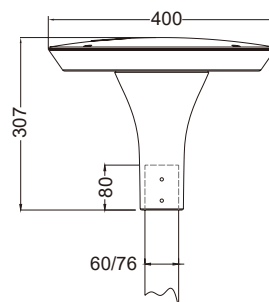

APPLICATIONS

BUILDING SURROUNDS

PARKS, PROMENADES & PATHWAYS

PEDESTRIAN AREAS & CYCLE PATHS

URBAN & RESIDENTIAL STREETS

CERTIFICATE

PRODUCT SPECIFICATION

Item	SKY 3 / SKY-3 MINI					
Power	30W	50W	60W	70W	90W	100W
Efficiency	Chequered glass:>100lm/w Transparent Glass:>140lm/w					
Lumen output	≥3000lm ≥4200lm	≥5000lm ≥7000lm	≥6000lm ≥8400lm	≥7000lm ≥9800lm	≥9000lm ≥12600lm	≥10000lm ≥14000lm
Led chips	Philips lumileds 3030					
CRI	>80					
Life span	60,000hrs at Ta=25deg, L70/B10					
Color Temperature	2700K-6500K					
Optic lens	PC Lenses					
Driver	Philips Xi-LP series (Meanwell/Inventronic/Osram upon request)					
Input Voltage	100~305 VAC (Depending on driver model) 47~63 Hz					
Power factor	>95%					
THD	<10%					
Protection level	CLASS I					
SPD	10KV (optional 20KV or other)					
Housing	aluminum by die-casting					
Finish	powder coating					
Housing color	● RAL 7035 ● RAL7024 (others upon request)					
IP Rating	IP66					
IK Rating	IK09					
Mounting	Vertical on Ø60 / Ø76mm pipe					
Working Temperature	-30°C ~ + 65°C					
Warranty	5 years					