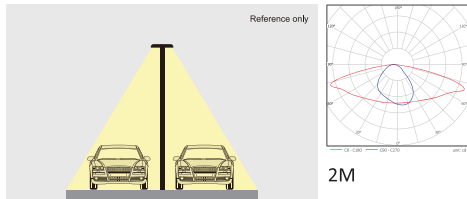

Item	GUEST					
Power	30W	40W	50W	60W	80W	100W
Efficiency	>100lm/w					
Lumen output	≥3000lm	≥4000lm	≥5000lm	≥6000lm	≥8000lm	≥10000lm
Led chips	CREE CXA Series					
CRI	>80					
Life span	60,000hrs at Ta=25deg, L70/B10					
Color Temperature	2700K-6500K					
Optic lens	Nano reflector					
Driver	Philips Xi-EP series (Meanwell/Inventronic/Osram upon request)					
Input Voltage	100~305 VAC (Depending on driver model) 47~63 Hz					
Power factor	>95%					
THD	<10%					
Protection level	CLASS I					
SPD	10KV (optional 20KV or other)					
Housing	aluminum by die-casting					
Finish	powder coating					
Housing color	● RAL 7035 ● RAL7024 (others upon request)					
IP Rating	IP66					
IK Rating	IK09					
Mounting	Vertical on Ø76mm pipe					
Working Temperature	-30°C ~ + 65°C					
Warranty	5 years					