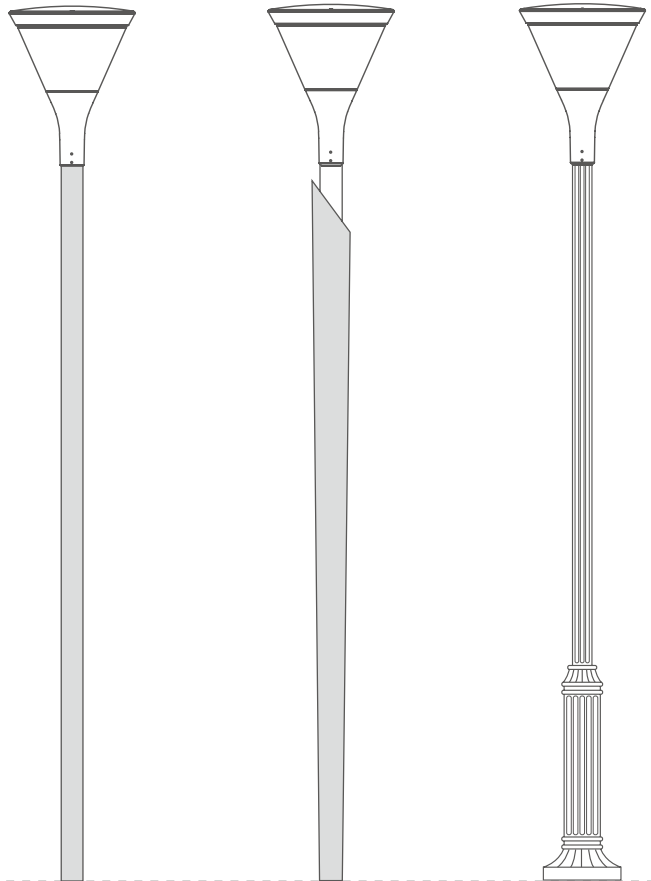

Led Urban light series

Sky 1 LED Urban light Specification

SKY 2

Led Urban light series

SKY 2, a new park luminaire in a contemporary design.
 The light source, LED, is placed at the roof of the luminaire,
 With our designed wide-angle lens,
 our lamps can provide higher light efficiency and a larger illuminance range

SKY-2 MINI

SKY 2

APPLICATIONS

BUILDING SURROUNDS

PARKS, PROMENADES & PATHWAYS

PEDESTRIAN AREAS & CYCLE PATHS

URBAN & RESIDENTIAL STREETS

SKY 2

SKY 2-MINI

Led Urban light series

Sky 2 LED Urban light Specification

SKY 3

Led Urban light series

SKY 3, a new park luminaire in a contemporary design.
 The light source, LED, is placed at the roof of the luminaire,
 With our designed wide-angle lens,
 our lamps can provide higher light efficiency and a larger illuminance range